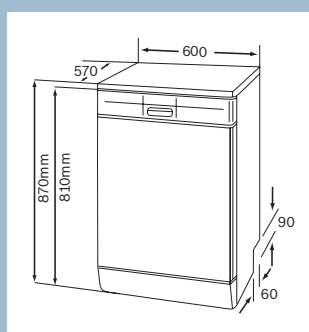

Consumption rates:

(Normal 45°C program)

- 2.5 Star energy rating (349 kWh per year)
- 3.0 Star water rating (16.5 Litres per wash)

CLASSIC

Appliance dimensions:
810-870H x 600W x 570Dmm

The line drawings featured are provided as a guide to general dimensions only and are subject to amendment without prior notice. For full dimensional and installation details, please refer to the documentation supplied with the appliance.