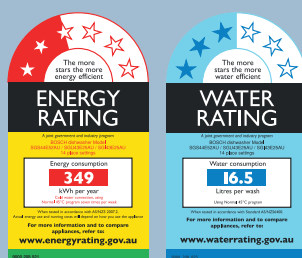

SGU43E25AU

60 cm Built-Under Stainless Steel
and Integrated Dishwashers

BOSCH

Invented for life

- 14 International place settings
- 4 Fully electronic programs
 - Pre-rinse
 - Quick-wash 45°C
 - Normal 45°C
 - Intensive 65°C
- 3-Stage filtration system
- 5 Spray levels
- Water softening system
- Foldable plate racks in lower basket
- Height-adjustable upper basket
- Additional tall glasses rack
- Electronic rinse aid refill indicator
- Inlet water indicator
- Concealed 'flow-through' water heater
- Height-adjustable feet for easy installation
- Retractable control knob
- Very quiet operation 49dB

Consumption rates:

(Normal 45°C program)

- 2.5 Star energy rating (349 kWh per year)
- 3.0 Star water rating (16.5 Litres per wash)

CLASSIC

Appliance dimensions:
810-870H x 600W x 570Dmm

The line drawings featured are provided as a guide to general dimensions only and are subject to amendment without prior notice. For full dimensional and installation details, please refer to the documentation supplied with the appliance.