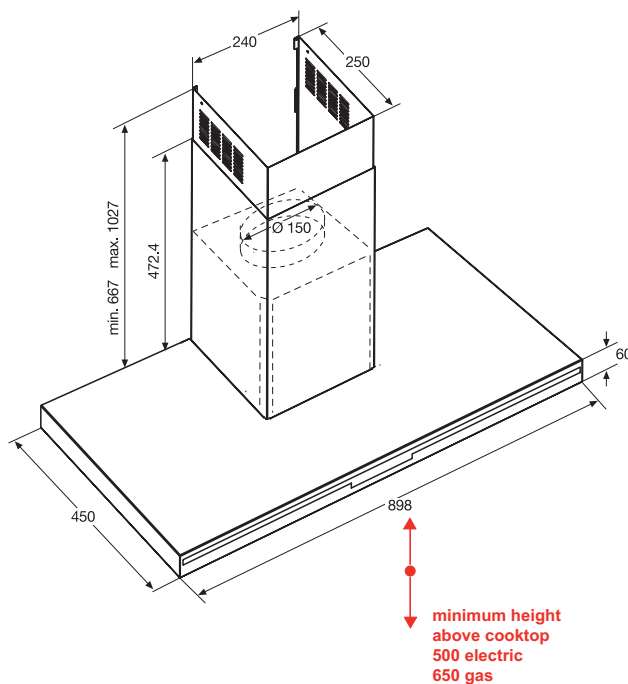

AEG

Electrolux

PERFEKT IN FORM UND FUNKTION

DD8891 90cm Wall Canopy

Specifications

Functions and Features

- 90cm wide wall mount canopy
- Stainless steel
- Black glass control panel
- 4 power level settings
- LED frontline touch controls
- LED speed display
- Timer 10 / 15 / 20mins.
- Clean filter indicator
- 2 aluminium micromesh filters
- Optional charcoal filter
- Automatic safety cut out

Performance Data

- Maximum air flow: 690m³/h
- Electrical connection: 240V / 50Hz
- Light: 2 x 20W halogen lights
- Air outlet: 150mm

- Height 727 - 1087mm
- Width 898mm
- Depth 450mm

- Installation height
 - Electric 500mm
 - Gas 650mm